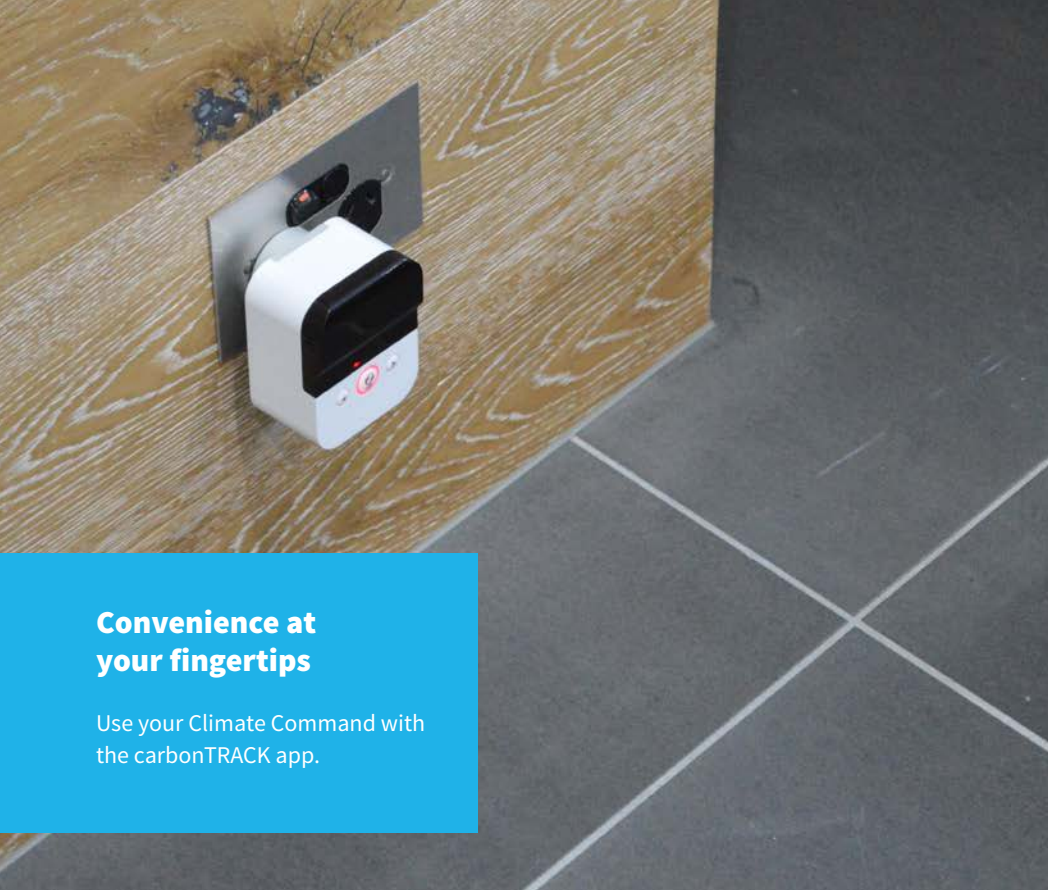

Place an order online at order.carbontrack.com.au

Simple, subtle and stylish.

Your thermostat no longer needs to be a wall feature! Its 180 degrees and 10 meter range lets you place it in a discreet location.

It can do its job perfectly without clashing with your beautiful home.

Provide a warm welcome for unexpected guests

If a family member drops by with little warning before you're home from work, you can

quickly and easily make your home cozy for their arrival.

Convenience at your fingertips

Use your Climate Command with the carbonTRACK app.

Savings

Cut down your electricity bills by up to 23%

Easy install

A quick and easy install, your Climate Command will be ready to use in under 5 minutes